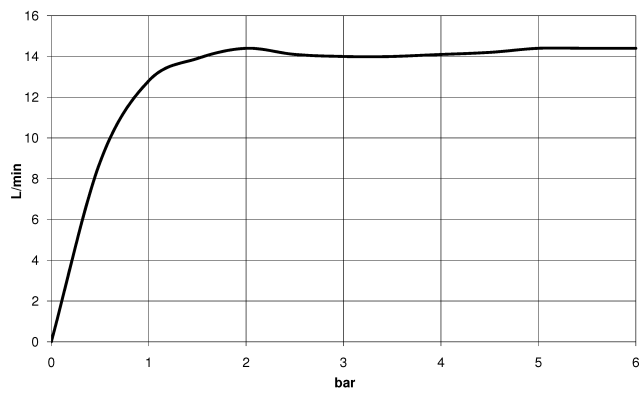

## Rain shower with wall fixing 220 mm - Chrome

IMO

28 649 670

- 450mm projection
- rain shower Ø 220 mm
- PURE RAIN, max. flow rate 14 l/min (at 3 bar)
- Function from: 7 l/min
- rosette 65 x 65 mm
- 1/2" connection
- with anti-scale system
- quick clearing
- WRAS 1707033

### Recommended miscellaneous

**Concealed wall elbow -**

35 085 970 90

- max. recess depth 163 mm
- min. recess depth 90 mm

28 649 670

mm [inches]

Flow rate chart

Certificates