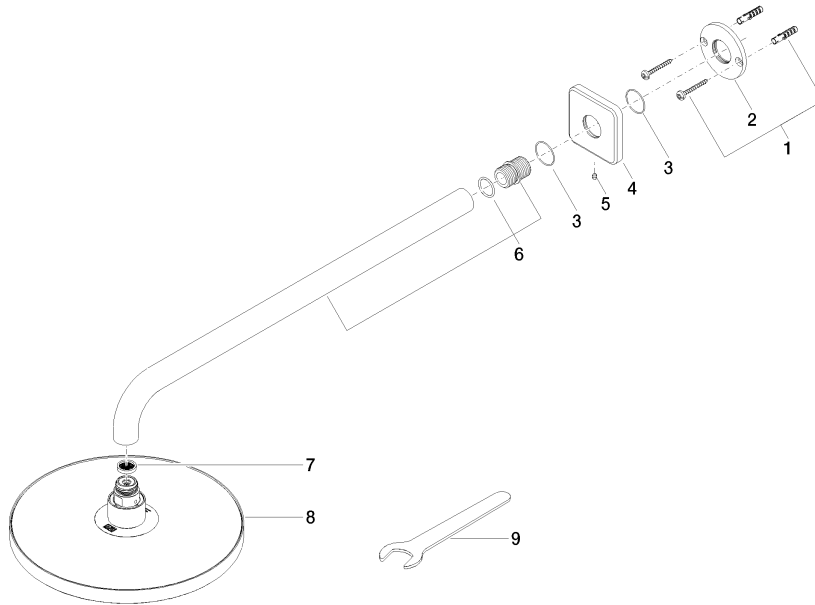

## Rain shower with wall fixing 220 mm - Chrome

IMO

28 649 670

- 450mm projection
- rain shower Ø 220 mm
- PURE RAIN, max. flow rate 14 l/min (at 3 bar)
- Function from: 7 l/min
- rosette 65 x 65 mm
- 1/2" connection
- with anti-scale system
- quick clearing
- WRAS 1707033

### Recommended miscellaneous

**Concealed wall elbow -**

35 085 970 90

- max. recess depth 163 mm
- min. recess depth 90 mm

28 649 670

mm [inches]

Flow rate chart

Certificates

### Spare parts list

No.	Item Number	Name	Quantity used	Delivery time
1	04 30 31 032 00 90	fixing set	1	2
2	09 17 20 120 90	holder	1	2
3	09 14 10 150 90	seal	2	2
4	09 27 67 015-00	rosette	1	10
5	90 31 11 038 00 90	pin	1	2
6	90 11 03 070 00-00	pipe	1	10
7	09 23 01 075 90	insert	1	2
8	04 12 05 092 00-00	shower	1	10
9	90 30 09 069 00 90	key	1	2