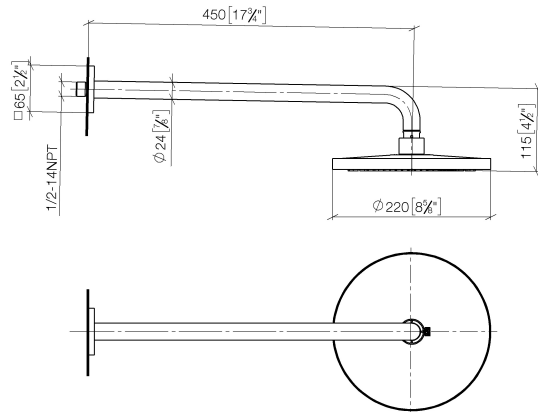

## Rain shower with wall fixing 220 mm - Chrome

IMO

28 649 670

- 450mm projection
- rain shower Ø 220 mm
- PURE RAIN, max. flow rate 14 l/min (at 3 bar)
- Function from: 7 l/min
- rosette 65 x 65 mm
- 1/2" connection
- with anti-scale system
- quick clearing
- WRAS 1707033

### Recommended miscellaneous

**Concealed wall elbow -**

35 085 970 90

- max. recess depth 163 mm
- min. recess depth 90 mm

28 649 670

mm [inches]

Flow rate chart

Certificates

### Spare parts list

No.	Item Number	Name	Quantity used	Delivery time
1	04 30 31 032 00 90	fixing set	1	2
2	09 17 20 120 90	holder	1	2
3	09 14 10 150 90	seal	2	2
4	09 27 67 015-00	rosette	1	10
5	90 31 11 038 00 90	pin	1	2
6	90 11 03 070 00-00	pipe	1	10
7	09 23 01 075 90	insert	1	2
8	04 12 05 092 00-00	shower	1	10
9	90 30 09 069 00 90	key	1	2